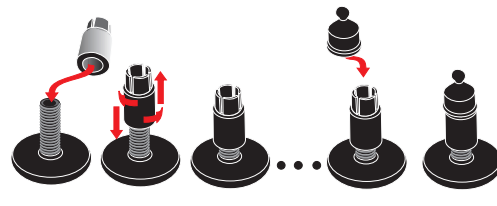

7.60.12.07.00

- **D** Technische und designbedingte Änderungen vorbehalten.
- **F** Sous réserve de modifications techniques ou de design.
- **P** Reservados os direitos de alterações técnicas e no design.
- **NL** Technische en designgeboden afwijkingen voorbehouden.
- **HUN** Műszaki és konstrukciós változások előfordulhatnak.
- **GB** Subject to technical and design-related changes.
- **E** Se reserva el derecho de efectuar modificaciones técnicas y relacionadas con el diseño.
- **I** Con riserva di modifiche tecniche e di design.
- **S** Med reservation för tekniska och designrelaterade ändringar.
- **PL** Zastrzegamy sobie możliwość zmian.

AGE 6+

14,8V == 2 x 350 mA

WARNING:
CHOKING HAZARD- Small parts.
Not for children under 3 years.