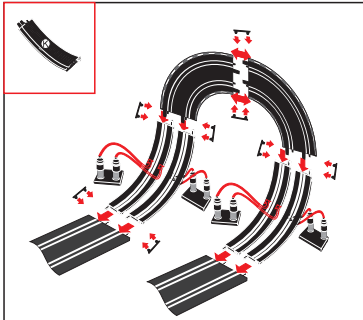

Carrera[®]

GO!!!

Stadlbauer Marketing + Vertrieb Ges.m.b.H.
Magazinstraße 4 · 5027 Salzburg · Austria
www.carrera-toys.com · www.carreraclub.com

RALLY HEROES

60805

— 11,2 m / 36 feet 75 inch
 □ 277 x 109 cm / 9.09 feet x 3.58 feet

AGE 6+

14,8V == 2 x 350 mA

WARNING:
CHOKING HAZARD- Small parts.
Not for children under 3 years.