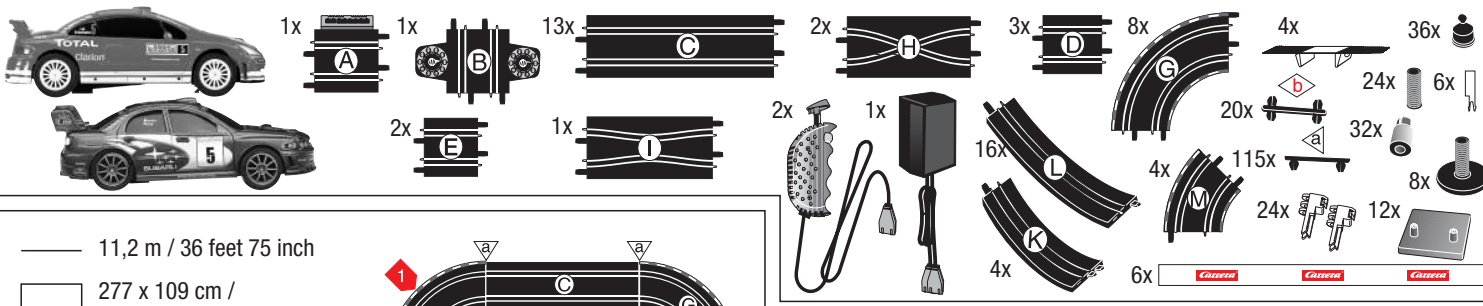

Carrera[®]

GO!!!

Stadlbauer Marketing + Vertrieb Ges.m.b.H.
Magazinstraße 4 · 5027 Salzburg · Austria
www.carrera-toys.com · www.carreraclub.com

RALLY HEROES

60805

— 11,2 m / 36 feet 75 inch
 □ 277 x 109 cm / 9.09 feet x 3.58 feet

AGE 6+

14,8V == 2 x 350 mA

WARNING:
CHOKING HAZARD- Small parts.
Not for children under 3 years.