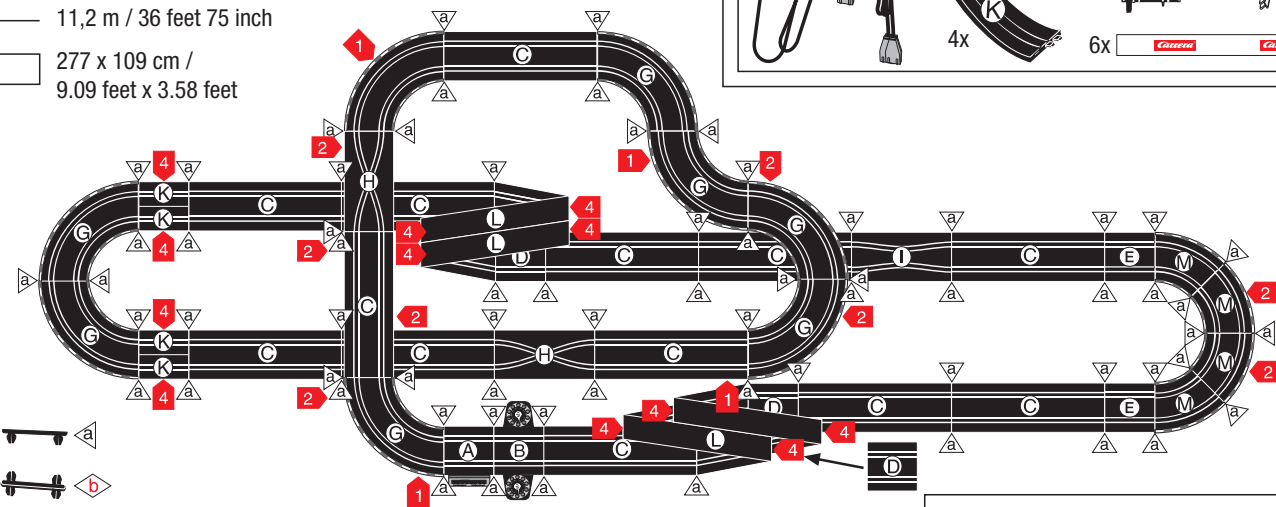

Carrera[®]

GO!!!

Stadlbauer Marketing + Vertrieb Ges.m.b.H.
Magazinstraße 4 · 5027 Salzburg · Austria
www.carrera-toys.com · www.carreraclub.com

RALLY HEROES

60805

— 11,2 m / 36 feet 75 inch
 □ 277 x 109 cm / 9.09 feet x 3.58 feet

AGE 6+

14,8V == 2 x 350 mA

WARNING:
CHOKING HAZARD- Small parts.
Not for children under 3 years.