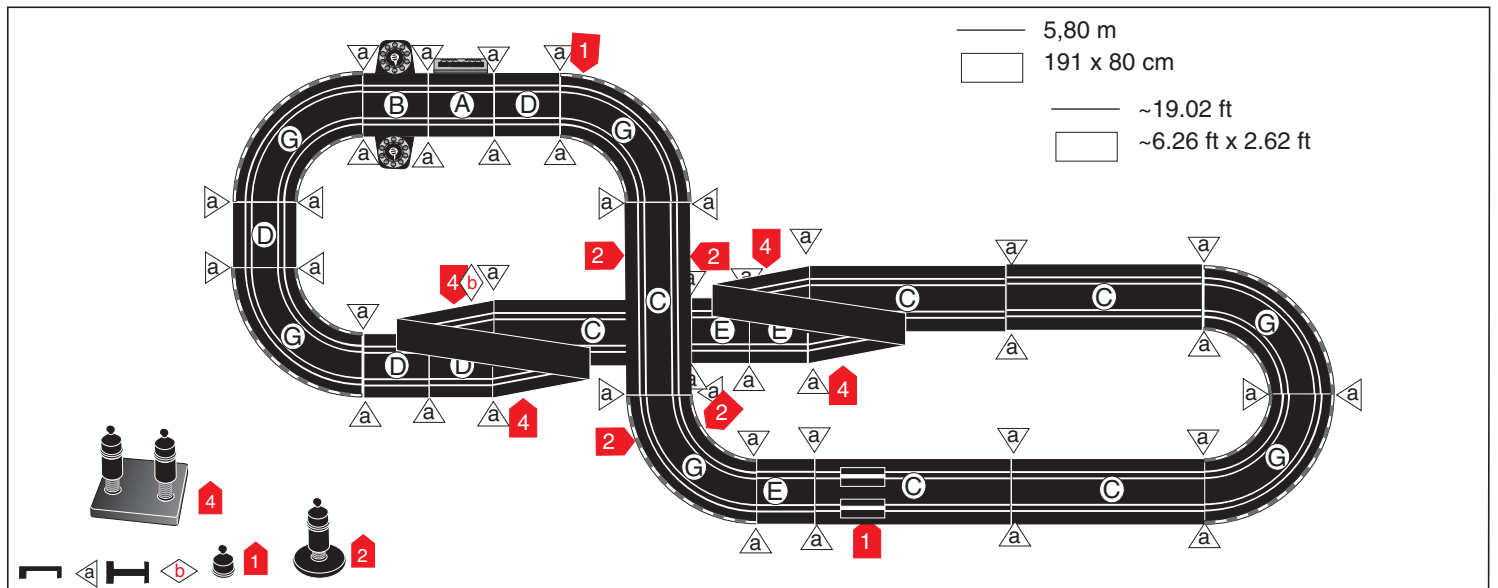

14,8V == 2 x 350 mA

age
6+

0-3

WARNING:
CHOKING HAZARD - Small parts
Not for children under 3 years!

USA GB The right to make technical modifications and changes is reserved. D Änderungen vorbehalten E Sob reserva de alterações F Sous réserve de modifications