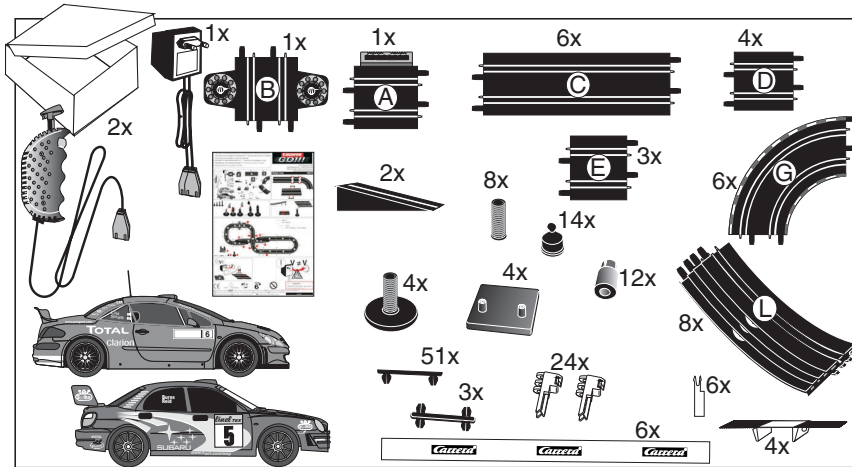

- GB Assembly and Operating Instructions • D Montage- und Betriebsanleitung
- F Instructions de montage et d'utilisation • E Instrucciones de uso y montaje
- P Instruções de montagem e modo de utilização
- NL Montage- en gebruiksaanwijzing • I Istruzioni di montaggio e d'uso
- S Monterings- och bruksanvisning • PL Instrukcja obsługi i montażu
- H Összeszerelési és használati útmutató

Stadlbauer • Marketing + Vertrieb Ges.m.b.H.
Magazinstraße 4 • 5027 Salzburg • Austria

Internet: <http://www.carrera-toys.de>
<http://www.carrera-toys.com>
<http://www.carreraclub.com>

Rally Champions 60415

14,8V == 2 x 350 mA

age
6+

0-3

WARNING:
CHOKING HAZARD - Small parts
Not for children under 3 years!

USA GB The right to make technical modifications and changes is reserved. D Änderungen vorbehalten E Sob reserva de alterações F Sous réserve de modifications

P El derecho de realizar modificaciones técnicas y cambios está reservado. I Salvo modifiche tecniche NL Veranderingen voorbehouden

S Med reservation för ändringar PL Zastrzegamy sobie możliwość zmian. HUN Összeszerelési és használati útmutató

7.61.12.12.00