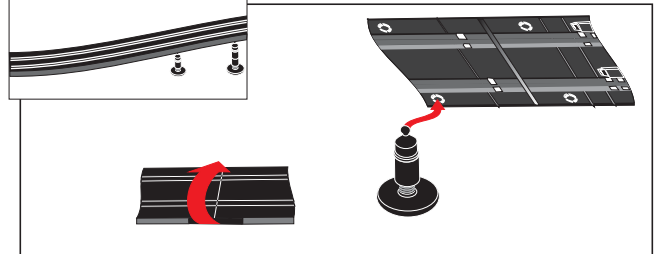

14,8V == 2 x 350 mA

age
6+

0-3

WARNING:
CHOKING HAZARD - Small parts
Not for children under 3 years!

USA GB The right to make technical modifications and changes is reserved. D Änderungen vorbehalten E Sob reserva de alterações F Sous réserve de modifications