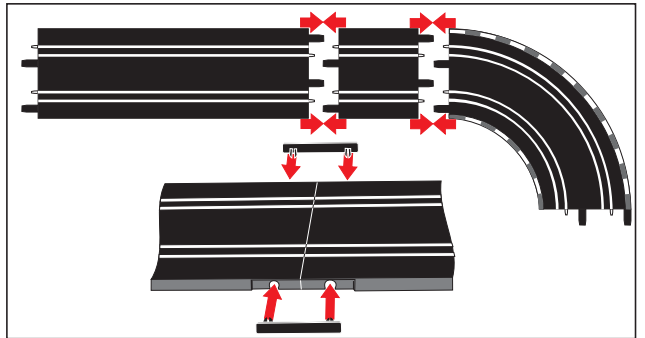

14,8V == 2 x 350 mA

age
6+

0-3

WARNING:
CHOKING HAZARD - Small parts
Not for children under 3 years!

USA GB The right to make technical modifications and changes is reserved. D Änderungen vorbehalten E Sob reserva de alterações F Sous réserve de modifications