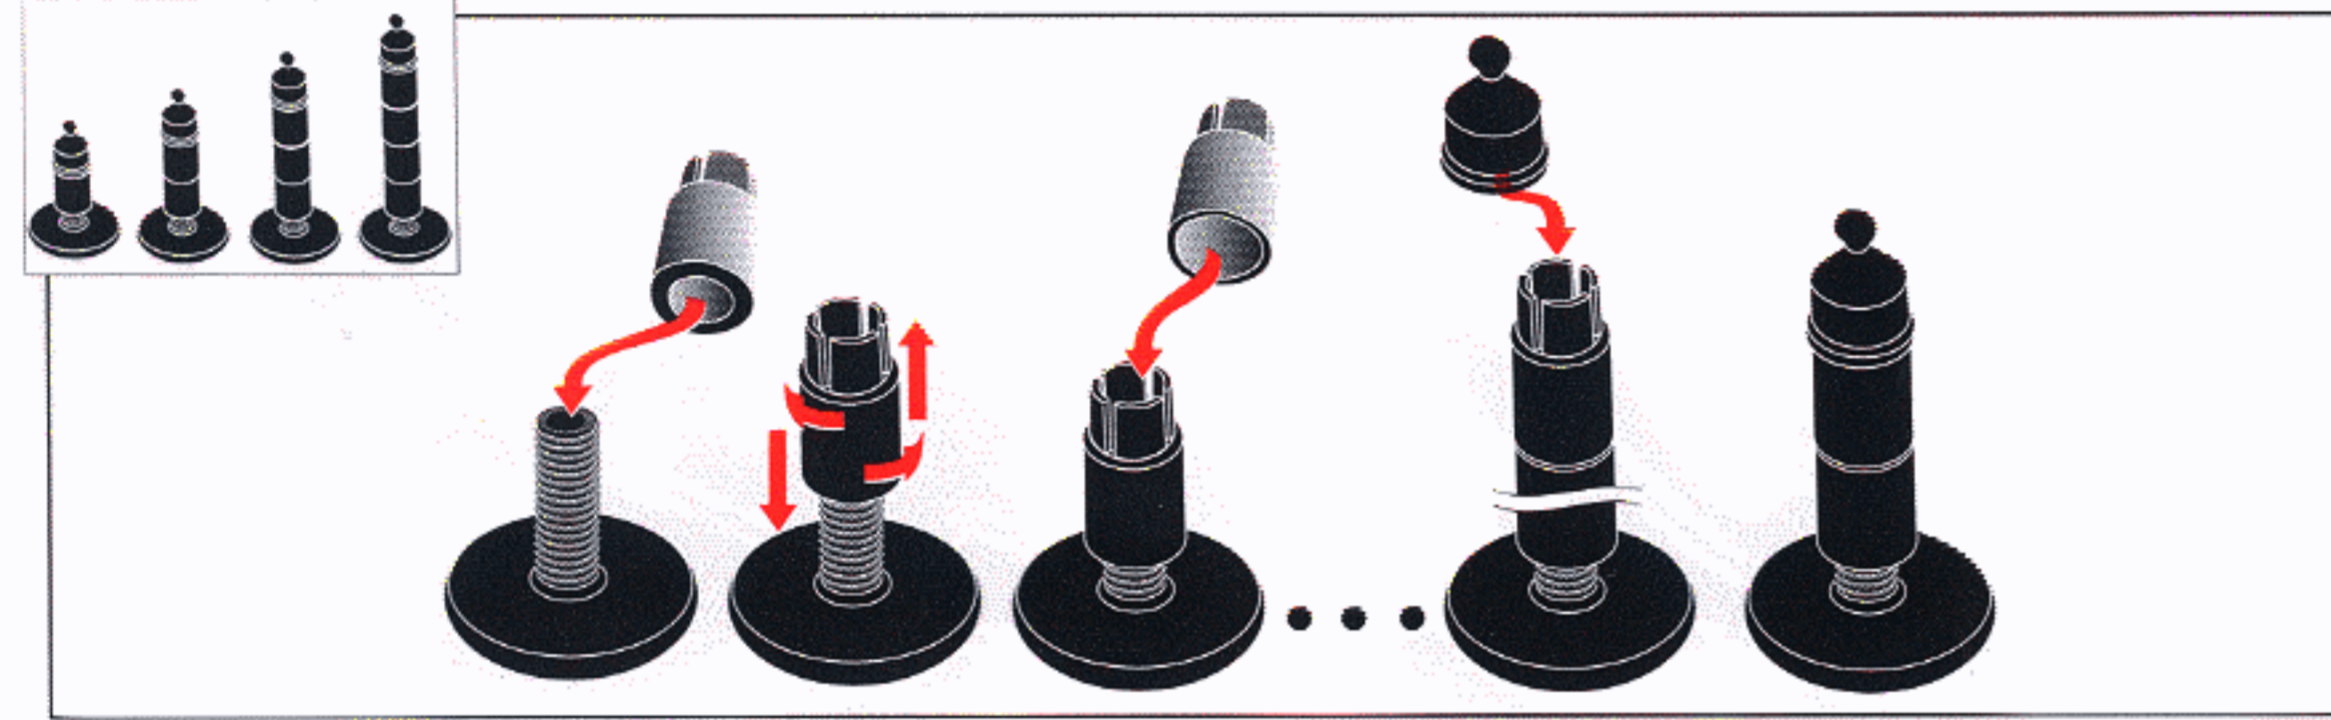

Stadlbauer  
Marketing & Vertrieb Ges.m.b.H  
Magazinstrasse 4,  
5027 Salzburg, Austria.  
http://www.carrera-toys.de  
http://www.carreraclub.com

**GT Special 60400**

**WARNING:**  
CHOKING HAZARD - Small parts  
Not for children under 3 years!