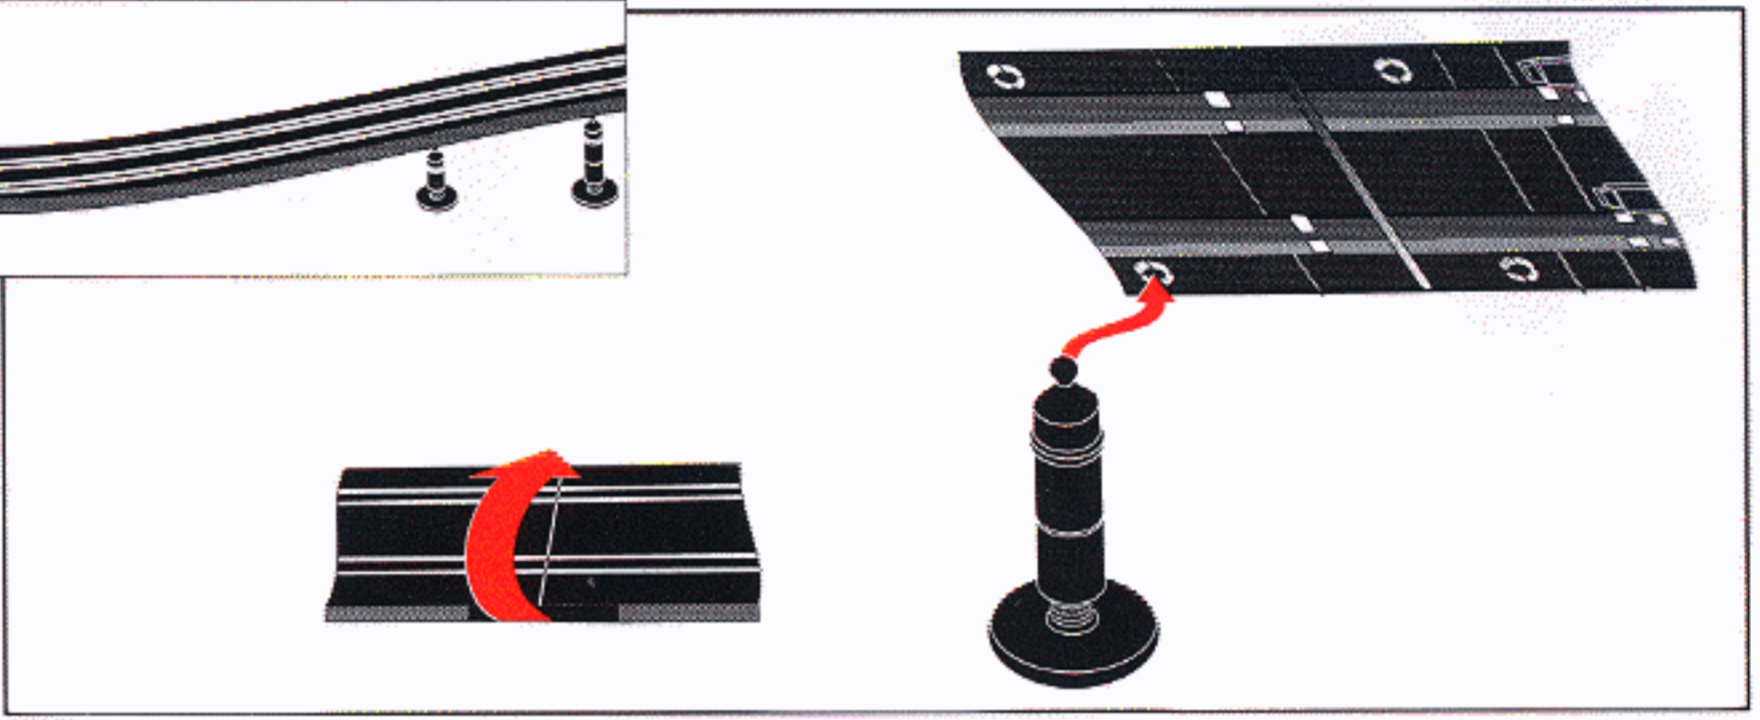

Stadlbauer  
Marketing & Vertrieb Ges.m.b.H  
Magazinstrasse 4,  
5027 Salzburg, Austria.  
http://www.carrera-toys.de  
http://www.carreraclub.com

**GT Special 60400**

**WARNING:**  
CHOKING HAZARD - Small parts  
Not for children under 3 years!