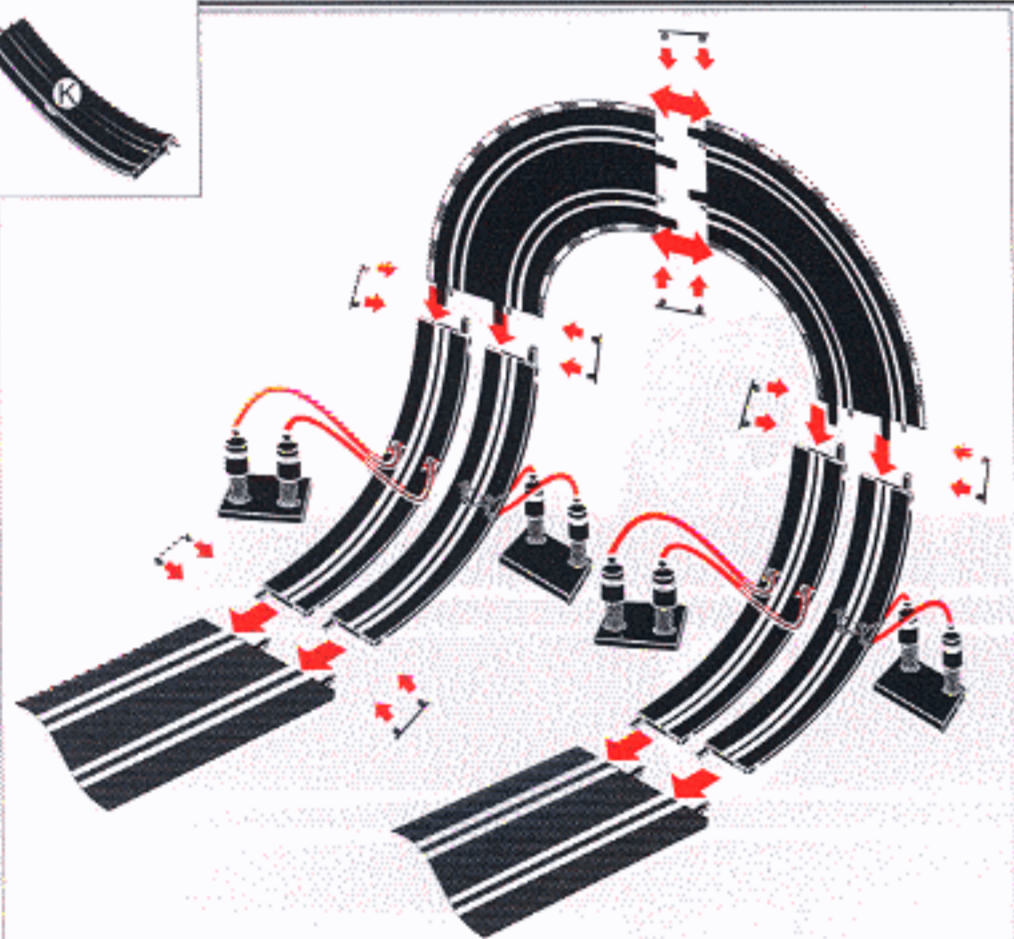

Stadlbauer  
Marketing & Vertrieb Ges.m.b.H  
Magazinstrasse 4,  
5027 Salzburg, Austria.  
http://www.carrera-toys.de  
http://www.carreraclub.com

**GT Special 60400**

**WARNING:**  
CHOKING HAZARD - Small parts  
Not for children under 3 years!