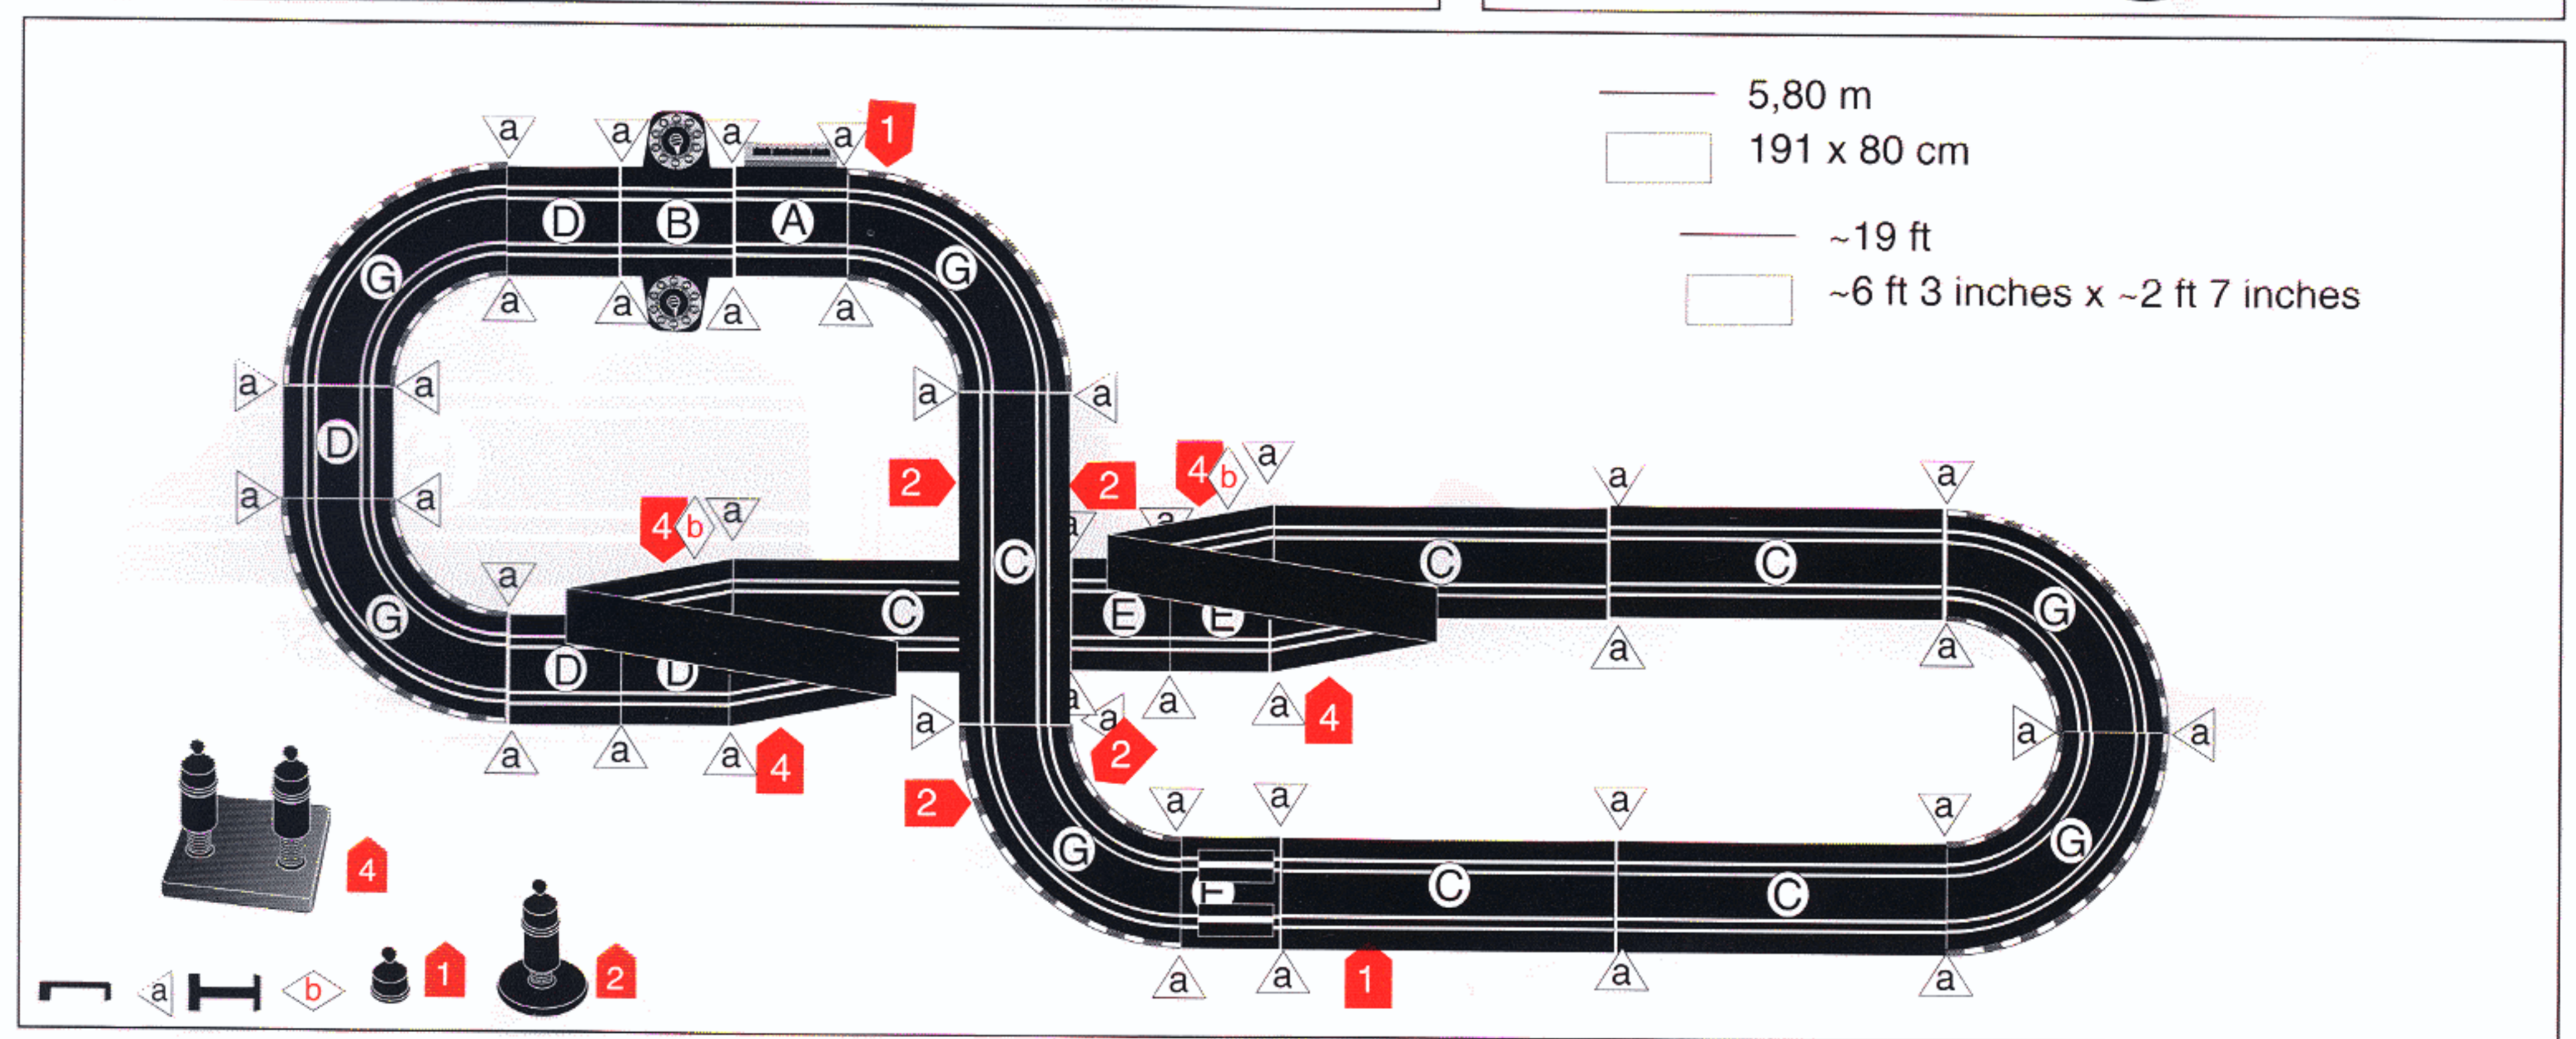

Stadlbauer
Marketing & Vertrieb Ges.m.b.H
Magazinstrasse 4,
5027 Salzburg, Austria.
http://www.carrera-toys.de
http://www.carreraclub.com

Rallye Cup 60210

age
6+

WARNING:
CHOKING HAZARD - Small parts
Not for children under 3 years!