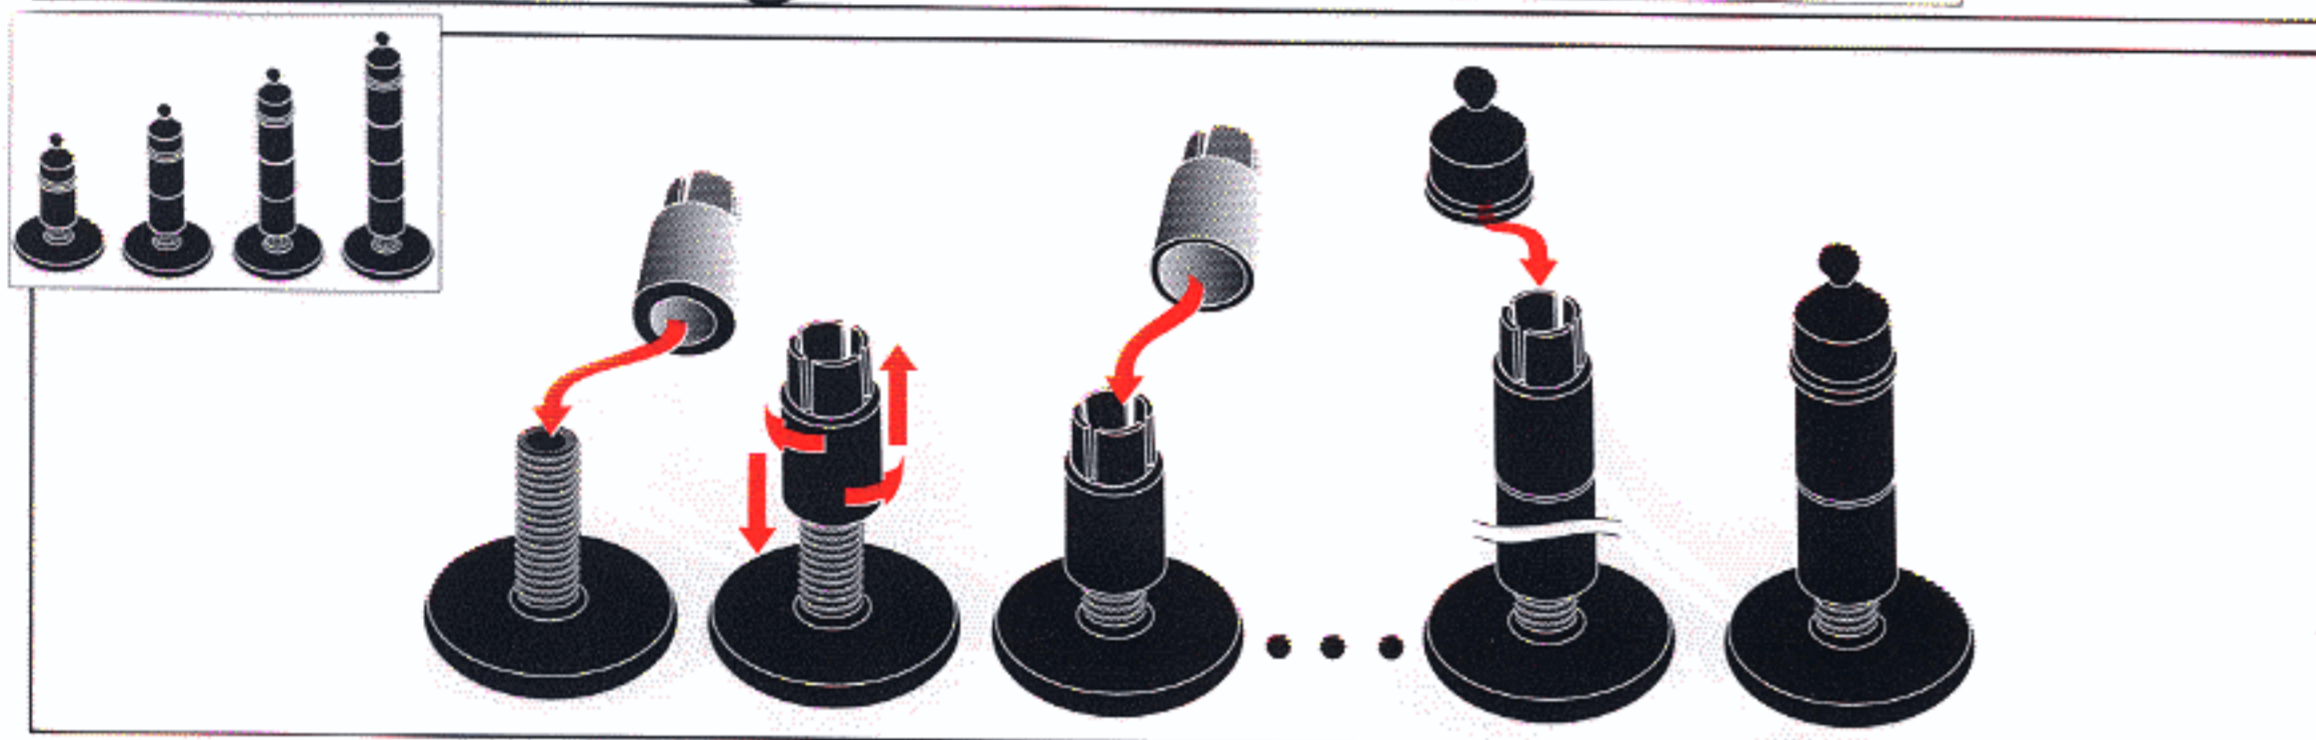

Stadlbauer
Marketing & Vertrieb Ges.m.b.H
Magazinstrasse 4,
5027 Salzburg, Austria.
http://www.carrera-toys.de
http://www.carreraclub.com

Rallye Cup 60210

age
6+

WARNING:
CHOKING HAZARD - Small parts
Not for children under 3 years!