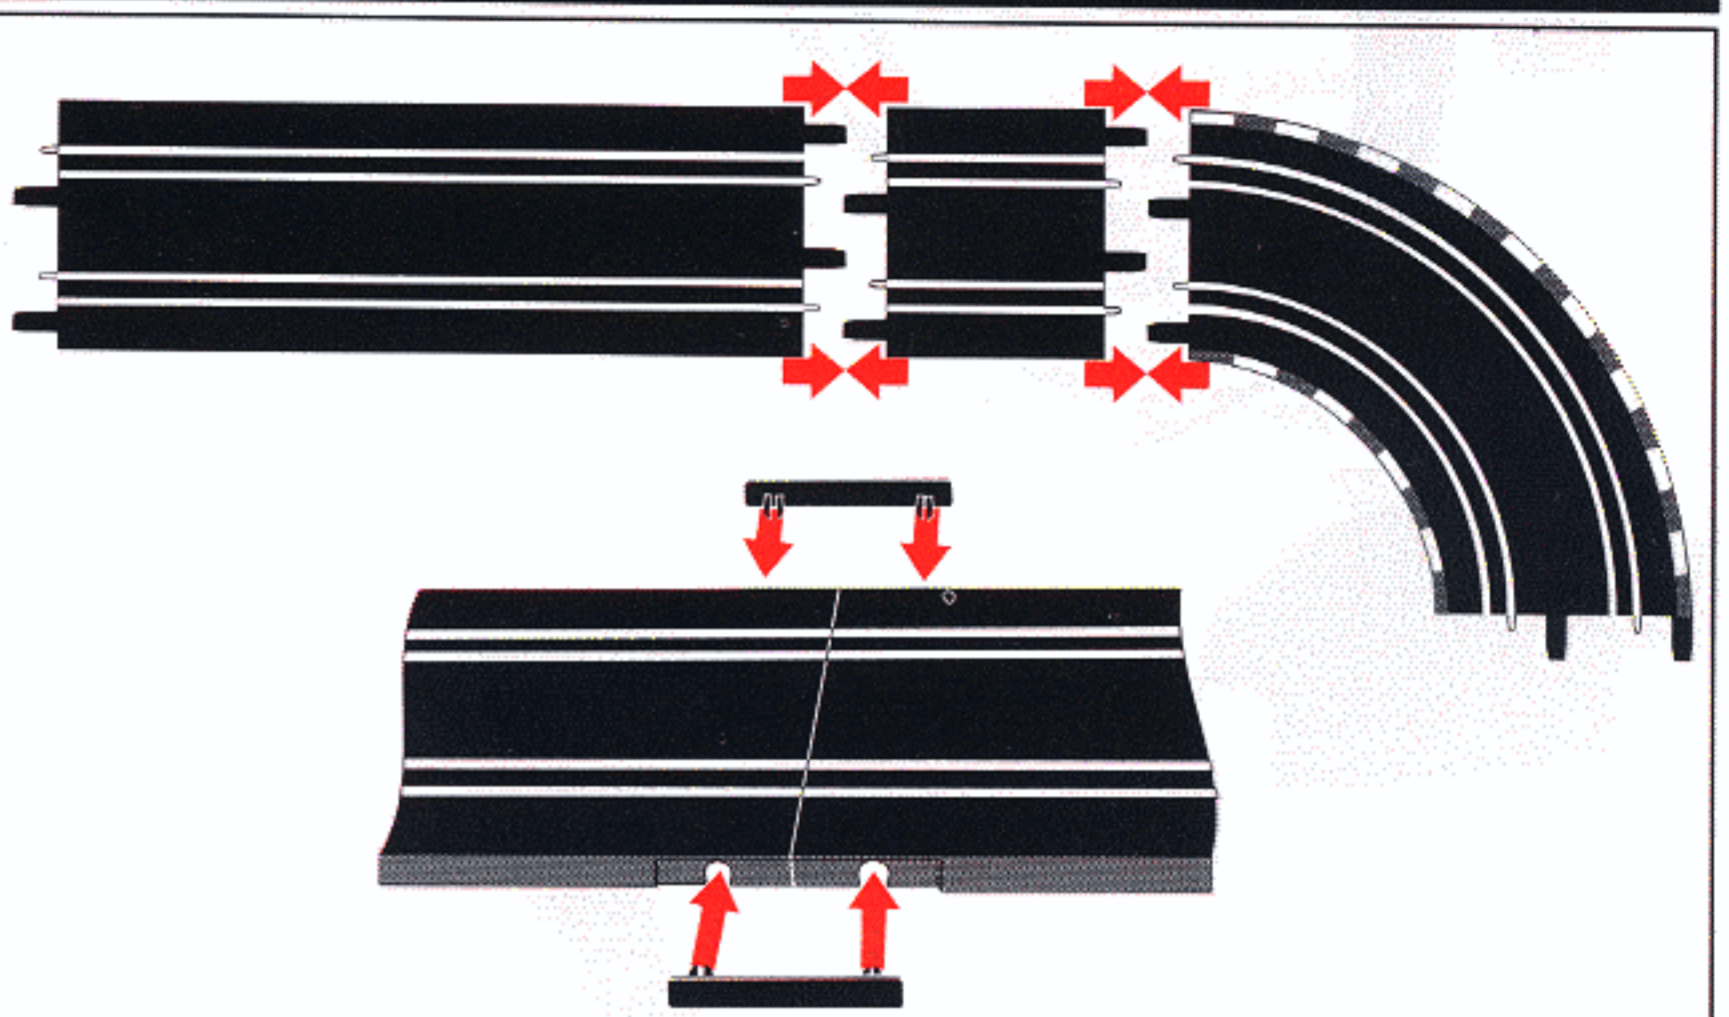

Stadlbauer
Marketing & Vertrieb Ges.m.b.H
Magazinstrasse 4,
5027 Salzburg, Austria.
http://www.carrera-toys.de
http://www.carreraclub.com

Rallye Cup 60210

age
6+

WARNING:
CHOKING HAZARD - Small parts
Not for children under 3 years!